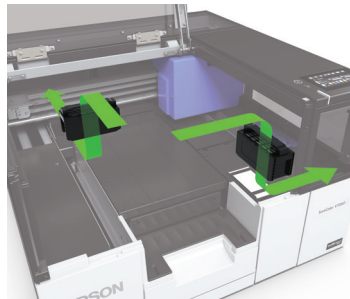

Built-in air filtration system